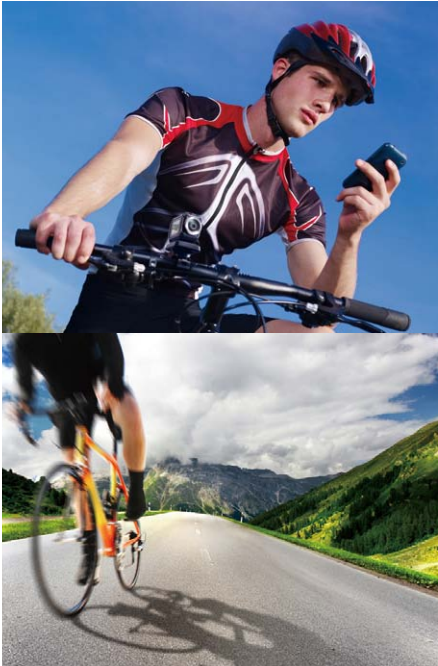

Stream Your Extreme.

BUILT-IN Wi-Fi